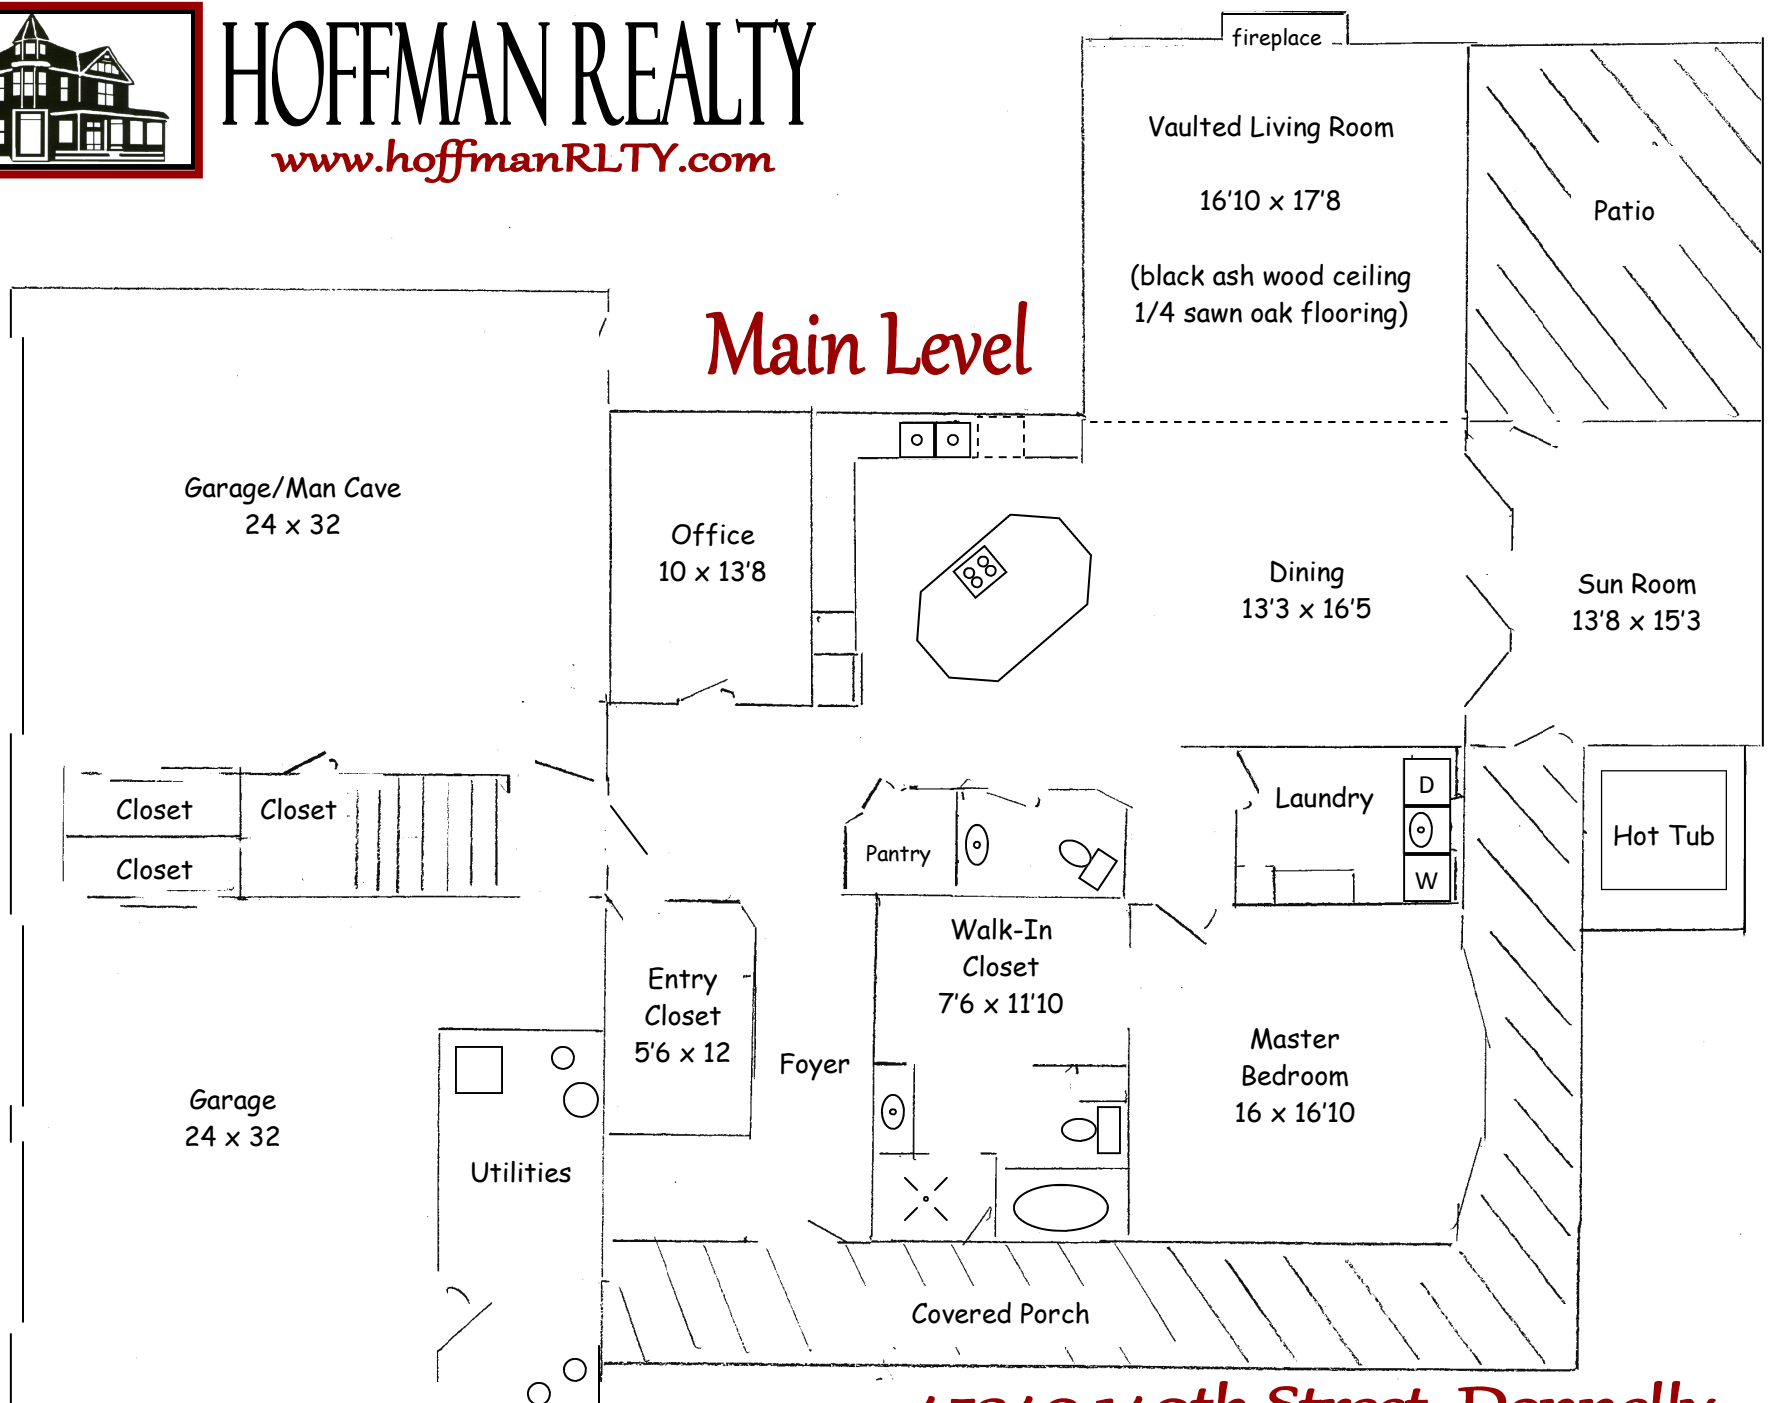

HOFFMAN REALTY

www.hoffmanRLTY.com

Main Level

Measurements are approximate and not guaranteed.

45240 140th Street, Donnelly

Pomme de Terre Lake West

HOFFMAN REALTY

www.hoffmanRLTY.com

45240 140th Street, Donnelly

Pomme de Terre Lake West

Upper Level

Measurements are approximate and not guaranteed.